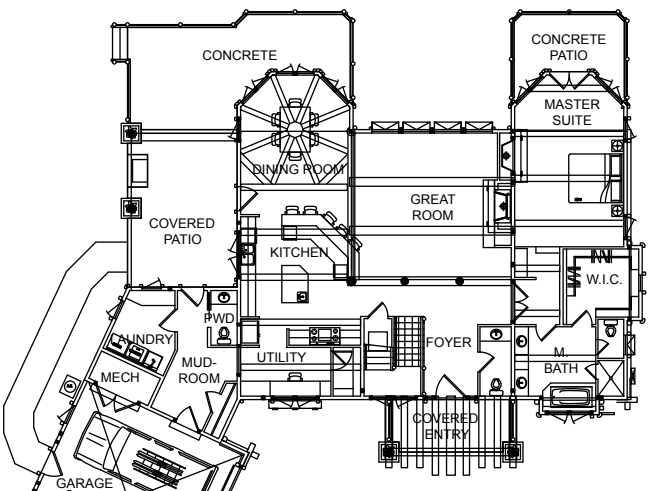

San Juan Lodge

LEGENDARY. The San Juan Lodge features the legendary king trusses so desired in a Town & Country Cedar Home. With beautifully stained and chinked rustic Northern White Cedar finishes and custom trusses soaring overhead, you will celebrate an exceptional lifestyle in any season. Enjoy the many exterior and interior entertainment areas and main floor master suite. Work at home or work out in the large bonus area!

Main Level
2,413 s.f.

This floor plan may be customized to allow for less or additional living space, as well as created in alternative architectural styles or finishes.

The San Juan Lodge:
Total Living Area: 3,720 s.f.
Total Bedrooms: 3
Bathrooms: 3 Full Baths,
2 Half Baths