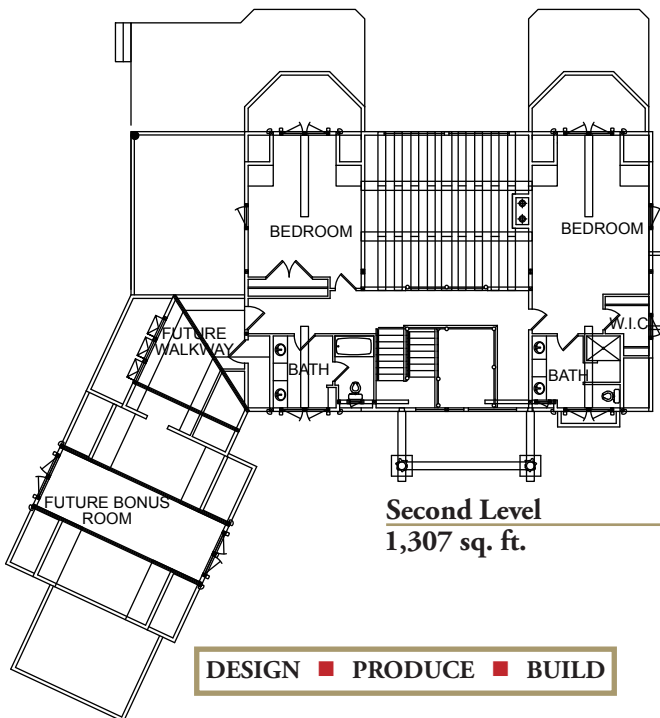

San Juan Lodge

LEGENDARY. The San Juan Lodge features the legendary king trusses so desired in a Town & Country Cedar Home. With beautifully stained and chinked rustic Northern White Cedar finishes and custom trusses soaring overhead, you will celebrate an exceptional lifestyle in any season. Enjoy the many exterior and interior entertainment areas and main floor master suite. Work at home or work out in the large bonus area!

Main Level
2,413 s.f.

This floor plan may be customized to allow for less or additional living space, as well as created in alternative architectural styles or finishes.

The San Juan Lodge:
Total Living Area: 3,720 s.f.
Total Bedrooms: 3
Bathrooms: 3 Full Baths,
2 Half Baths