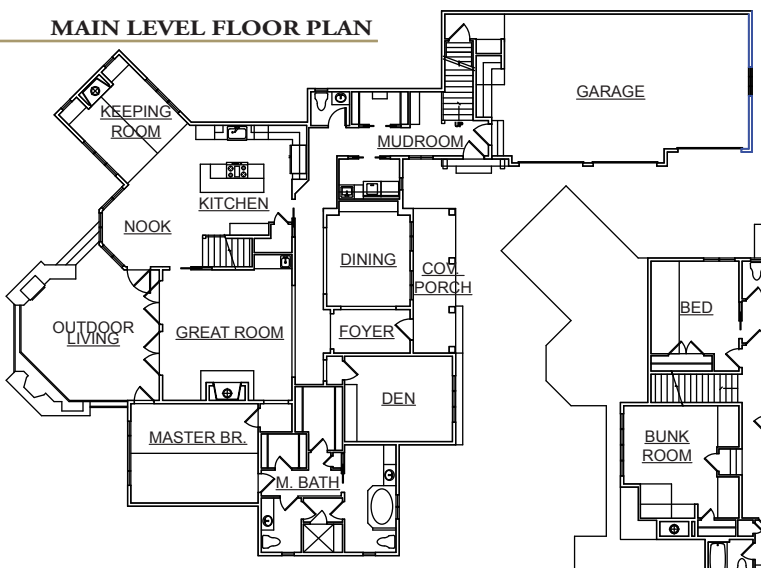

Normandy Cottage

EMBELLISHED. Touting Cedar Shake siding, turrets, gables and flower boxes, this cottage is ripe with old world ambiance. Painted timber rafter details in the master suite and main living areas add to its' cottage appeal. A colonial era keeping room and built in computer station adjoin the large kitchen area. This home boasts two interior and one exterior fireplace for many entertainment opportunities. Customized Bunk Rooms, Bonus Room over garage & Den 'extras' add to this truly perfect design!

MAIN LEVEL FLOOR PLAN

**Town & Country Cedar Homes:
No Comparison. No Compromise**

DESIGN ■ PRODUCE ■ BUILD

SECOND FLOOR PLAN

TOTAL FINISHED AREA:
Main & Lower Levels: 4,584 s.f.
4 Bedrooms + Bonus Room,
Den, Hobby Room
3 1/2 Bathrooms
Optional Lower Level