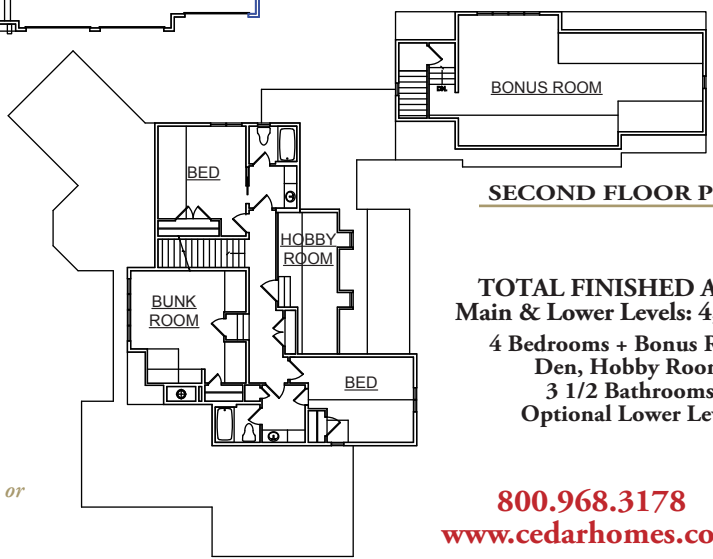

Normandy Cottage

EMBELLISHED. Touting Cedar Shake siding, turrets, gables and flower boxes, this cottage is ripe with old world ambiance. Painted timber rafter details in the master suite and main living areas add to its' cottage appeal. A colonial era keeping room and built in computer station adjoin the large kitchen area. This home boasts two interior and one exterior fireplace for many entertainment opportunities. Customized Bunk Rooms, Bonus Room over garage & Den 'extras' add to this truly perfect design!

MAIN LEVEL FLOOR PLAN

**Town & Country Cedar Homes:
No Comparison. No Compromise**

DESIGN ■ PRODUCE ■ BUILD

SECOND FLOOR PLAN

TOTAL FINISHED AREA:
Main & Lower Levels: 4,584 s.f.
4 Bedrooms + Bonus Room,
Den, Hobby Room
3 1/2 Bathrooms
Optional Lower Level