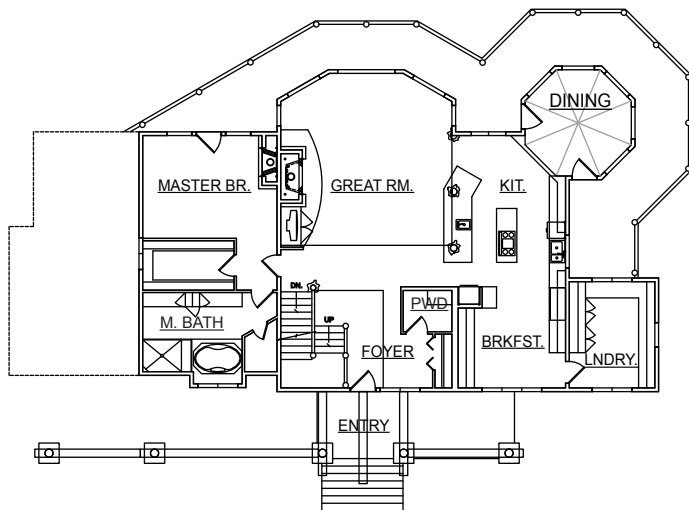

FIRST FLOOR

All Town & Country Cedar Homes architectural floor plans may be customized to allow for less or additional living space, as well as created in alternative architectural styles or finishes.