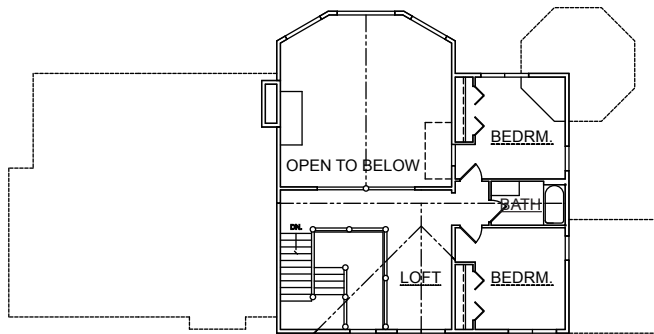

DESIGN ■ PRODUCE ■ BUILD

800.968.3178
www.cedarhomes.com

Lakota Lodge

MOUNTAIN RUSTIC

TOTAL LIVING AREA: 4,492 SQ. FT.

4 BEDROOMS, 3 1/2 BATHROOMS

DESIGN ■ PRODUCE ■ BUILD

800.968.3178

SECOND FLOOR

LOWER LEVEL