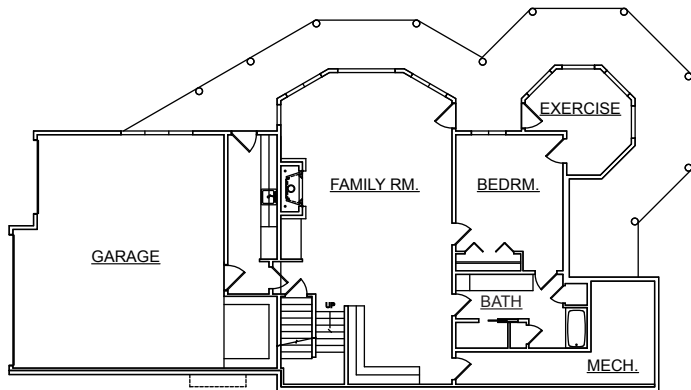

Town & Country CEDAR HOMES

MOUNTAIN RUSTIC

Lakota Lodge

MASTERPIECE. The Lakota Lodge is a masterpiece of spacious family living areas on three levels, beautifully handcrafted using Town & Country milled Northern White Cedar. Generations will enjoy the triple fireplaces, extensive decking, and thoughtful gathering spaces in this mountain living design. Massive full log king trusses span the great room and welcome guests at the front entrance. A double story radial bay adds flair to the dining area and lower level exercise area. With a massive modified prow design, you'll enjoy an unobstructed view of your favorite mountain peaks in any season.

DESIGN ■ PRODUCE ■ BUILD

800.968.3178
www.cedarhomes.com

Lakota Lodge

MOUNTAIN RUSTIC

TOTAL LIVING AREA: 4,492 SQ. FT.

4 BEDROOMS, 3 1/2 BATHROOMS

DESIGN ■ PRODUCE ■ BUILD

800.968.3178

www.cedarhomes.com

FIRST FLOOR

All Town & Country Cedar Homes architectural floor plans may be customized to allow for less or additional living space, as well as created in alternative architectural styles or finishes.

SECOND FLOOR

LOWER LEVEL