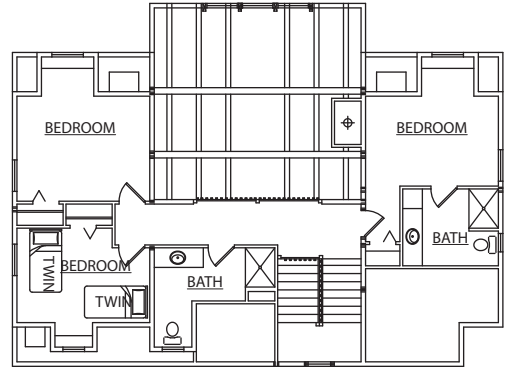

SECOND FLOOR PLAN

**Town & Country Cedar Homes:
No Comparison. No Compromise**