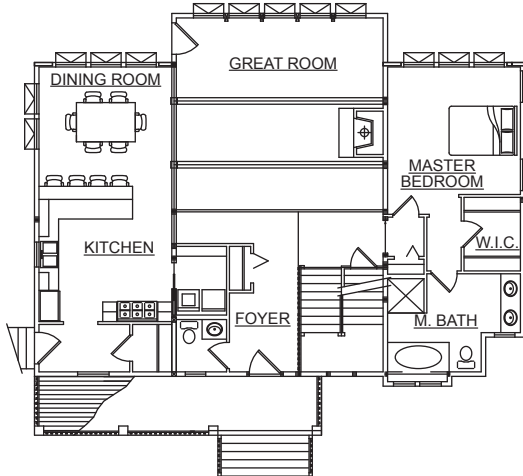

DESIGN ■ PRODUCE ■ BUILD

TOTAL LIVING AREA: 2,877 SQ. FT.

800.941.2279

4 BEDROOMS, 3 1/2 BATHROOMS

www.cedarhomes.com

This floor plan may be customized to allow for less or additional living space, as well as created in alternative architectural styles or finishes.