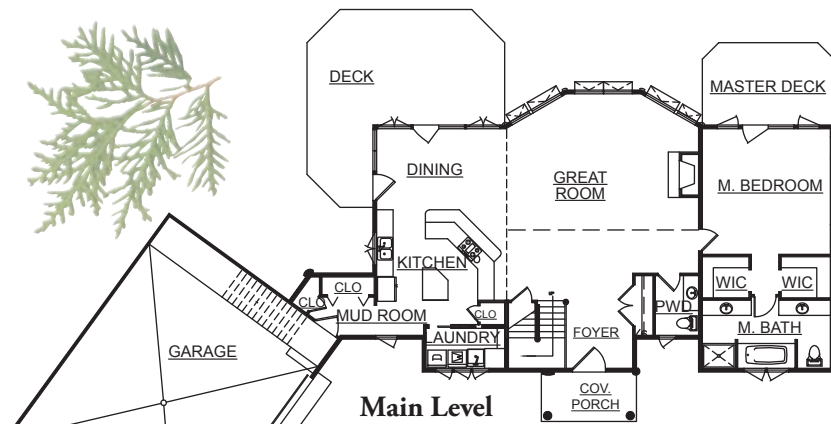

Town & Country CEDAR HOMES

Glenwood

AWARD WINNING DESIGN. The Glenwood contemporary log home is built for family living. Beautiful windows take advantage of your view, while a large, open floor plan accommodates you and your guests. With a private, first floor master suite including patio, this moderately sized home provides the perfect design for a getaway or for year-round living. Add on a finished lower level or garage with bonus room for additional living areas. This design is a proven favorite with gambrel roof lines, shed dormers and fieldstone fireplace!

Main Level

The Glenwood:
 Total Living Area: 2604 s.f.
 Total Bedrooms: 3
 Bathrooms: 2 1/2

This floor plan may be customized to allow for less or additional living space, as well as created in alternative architectural styles or finishes.