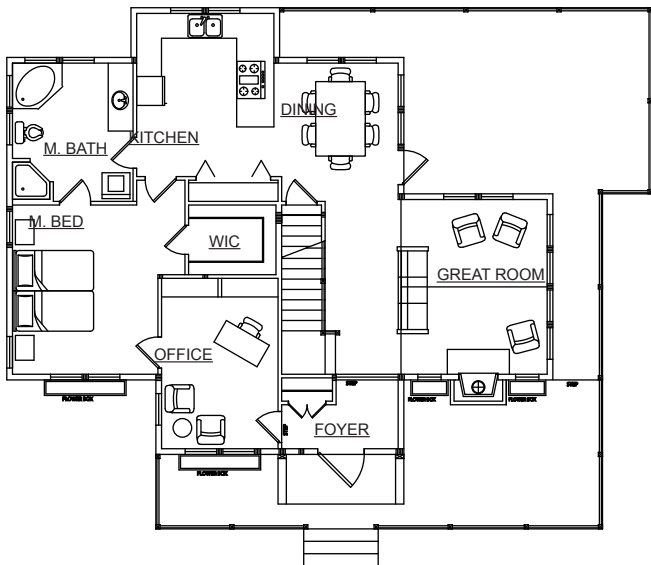

Bristol Cottage

CLASSIC. With the enduring quality of timber, cedar shake and stone, the classic Bristol Cottage captures the heart of every homeowner with its private master suite and open floor plan entertainment areas. Compactly designed, the Bristol sports sophisticated finishes in a smaller footprint and is ideal as a vacation or retirement home.

FIRST FLOOR PLAN

SECOND FLOOR PLAN

TOTAL FINISHED AREA:
 1st & 2nd Level : 1,707 s.f.
 3 Bedrooms, Den & Loft
 2 Bathrooms
 Optional Lower Level

800.968.3178

www.cedarhomes.com

DESIGN ■ PRODUCE ■ BUILD

**Town & Country Cedar Homes:
 No Comparison. No Compromise**

This floor plan may be customized to allow for less or additional living space, as well as created in alternative architectural styles or finishes.