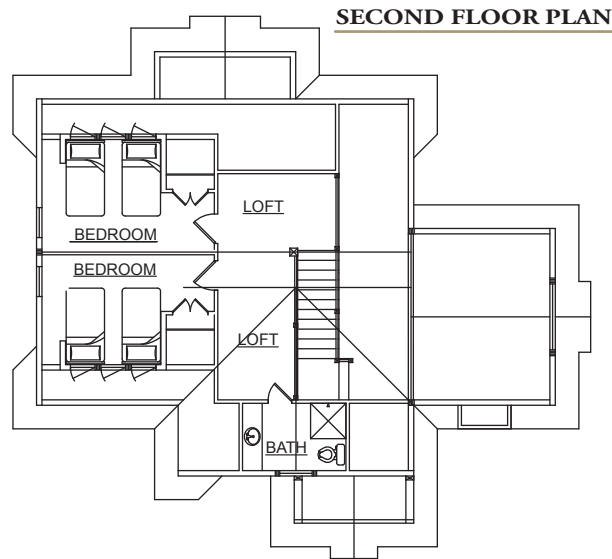

Bristol Cottage

CLASSIC. With the enduring quality of timber, cedar shake and stone, the classic Bristol Cottage captures the heart of every homeowner with its private master suite and open floor plan entertainment areas. Compactly designed, the Bristol sports sophisticated finishes in a smaller footprint and is ideal as a vacation or retirement home.

FIRST FLOOR PLAN

SECOND FLOOR PLAN

TOTAL FINISHED AREA:
 1st & 2nd Level : 1,707 s.f.
 3 Bedrooms, Den & Loft
 2 Bathrooms
 Optional Lower Level

800.968.3178

www.cedarhomes.com

DESIGN ■ PRODUCE ■ BUILD

**Town & Country Cedar Homes:
 No Comparison. No Compromise**

This floor plan may be customized to allow for less or additional living space, as well as created in alternative architectural styles or finishes.