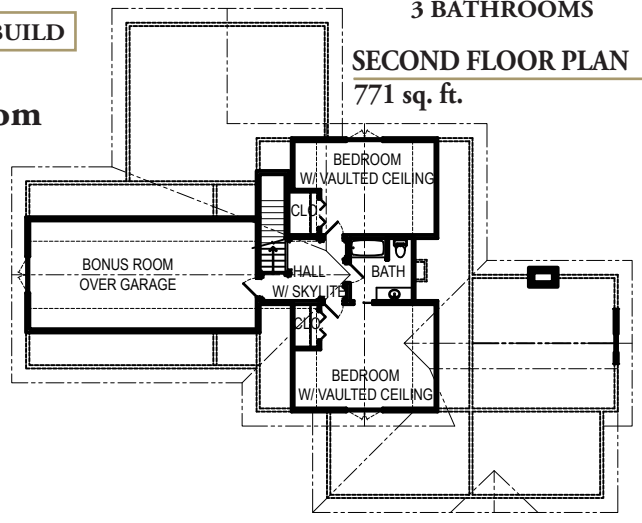

# Black Bear Cabin

**TWIGGY.** As detailed as a log cabin can be, Black Bear features whimsical Northern White Cedar twig trim, flair posts and stone finishes throughout, providing a woodsy, fantasy getaway. Finished in white painted log siding with unique aqua accents, this daring design offers all the legendary durability of a Town & Country Cedar Home. Generations will enjoy the refreshing new look of this versatile design offering a bonus room, studio & attached garage. With no lower level, this home is perfect for waterfront living!

*This floor plan may be customized to allow for less or additional living space, as well as created in alternative architectural styles or finishes.*

**TOTAL LIVING AREA: 3,134 SQ. FT.**  
**3 BEDROOMS + STUDIO + BONUS ROOM**  
**3 BATHROOMS**