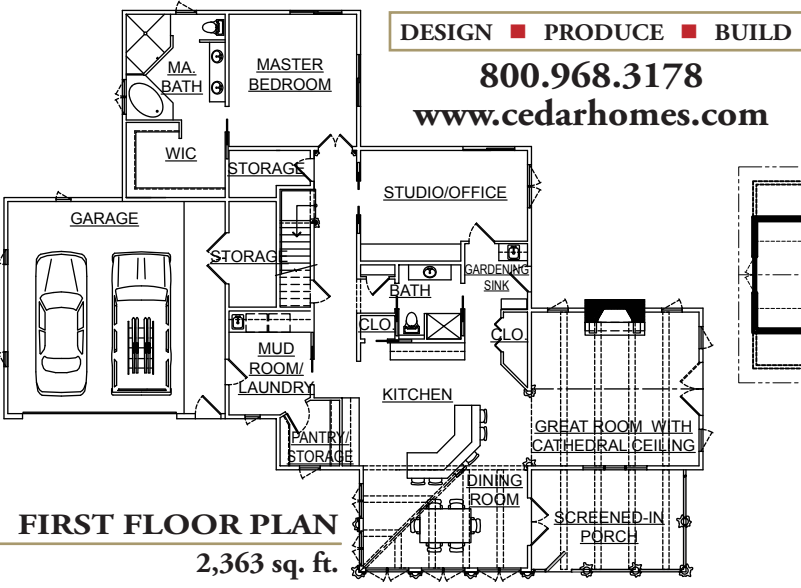

# Black Bear Cabin

**TWIGGY.** As detailed as a log cabin can be, Black Bear features whimsical Northern White Cedar twig trim, flair posts and stone finishes throughout, providing a woodsy, fantasy getaway. Finished in white painted log siding with unique aqua accents, this daring design offers all the legendary durability of a Town & Country Cedar Home. Generations will enjoy the refreshing new look of this versatile design offering a bonus room, studio & attached garage. With no lower level, this home is perfect for waterfront living!

*This floor plan may be customized to allow for less or additional living space, as well as created in alternative architectural styles or finishes.*

**TOTAL LIVING AREA: 3,134 SQ. FT.**  
**3 BEDROOMS + STUDIO + BONUS ROOM**  
**3 BATHROOMS**